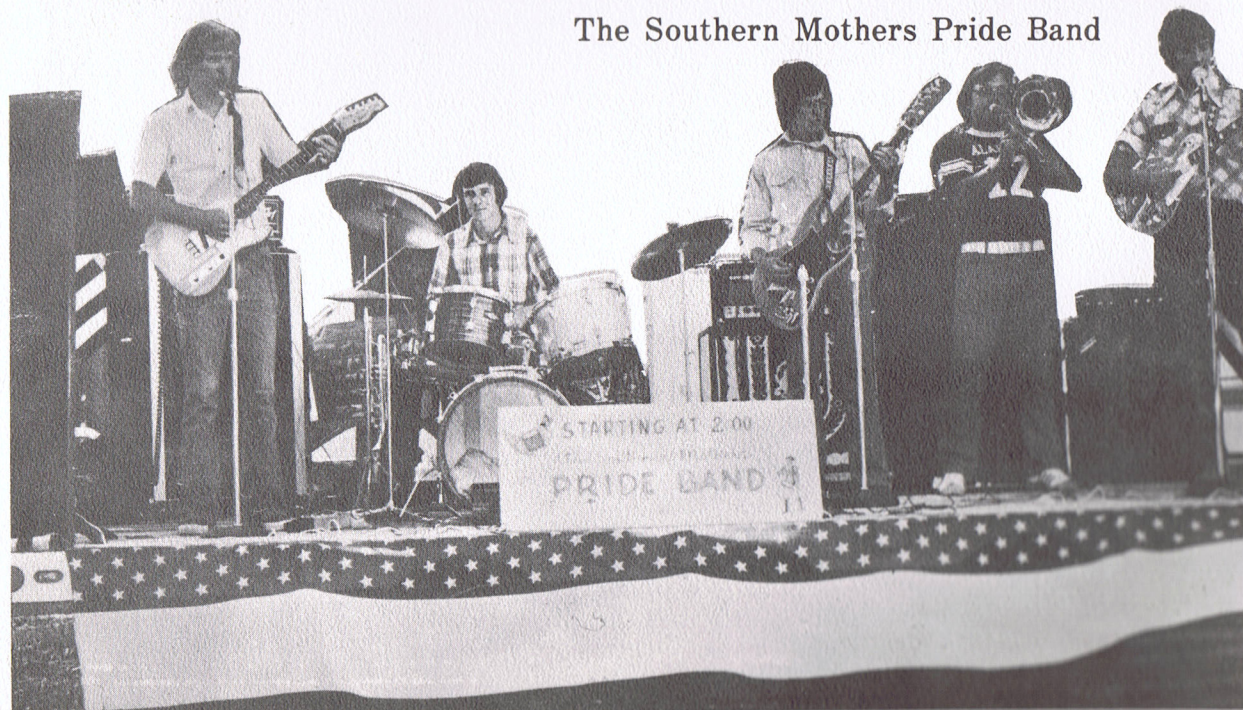

March 5, 1977

Robertsdale Coliseum

"The Great Lindini"
Johnny Lindell

Rev. Gerald Blackburn

The Southern Mothers Pride Band

1977 Founder's Day Banquet Program

Invocation..... Rev. Walter Johnson
PASTOR, EVANGELICAL COVENANT CHURCH
SILVERHILL, ALABAMA