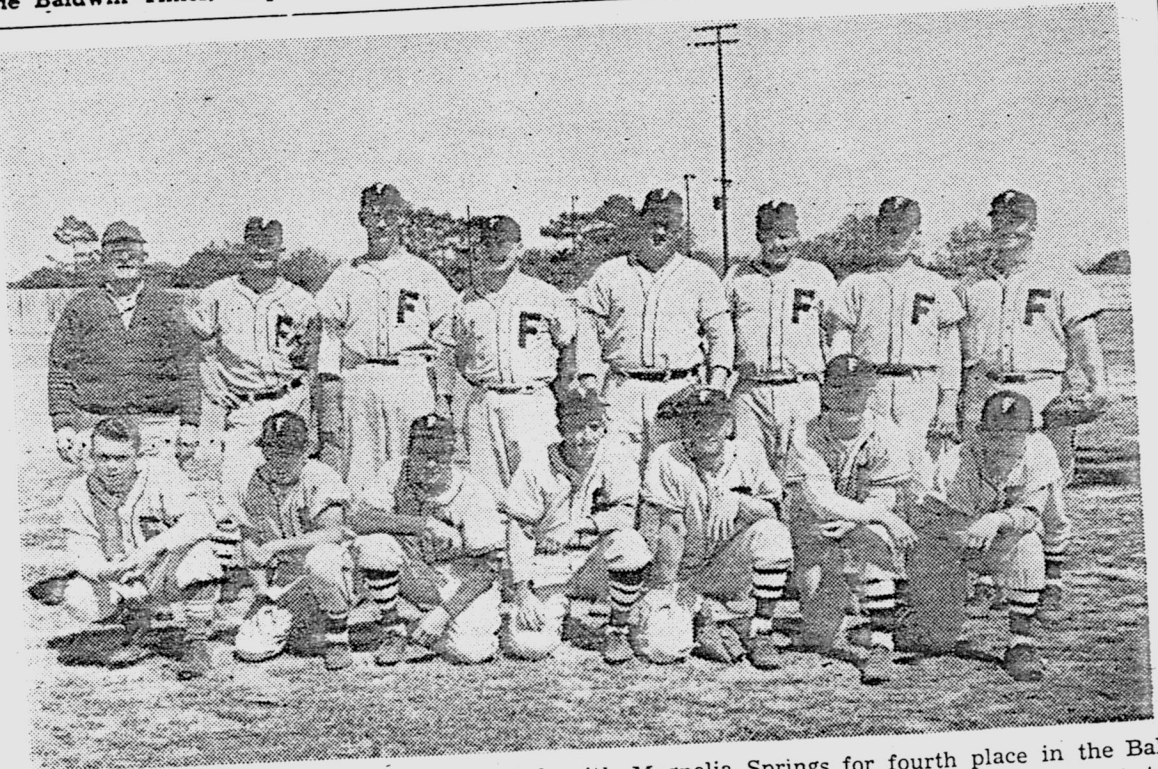

Three Games Played In Baldwin League

Three games were played in the Baldwin County Baseball League Sunday afternoon.

Rosinton edged out Robertsdale, 5-4; Magnolia Springs trimmed Summerdale, 5-3, and Fairhope crushed Elberta, 20-2 in Fairhope.

STANDINGS

	W.	L.	Pct.
Robertsdale	4	1	.800
Summerdale	3	1	.750
Fairhope	3	2	.600
Rosinton	3	2	.600
Magnolia Springs	3	2	.600
Silverhill	1	2	.333
Bon Secour	1	3	.250
Elberta	0	5	.000

Magnolia Springs -- 100 000 202-5 8 2
Summerdale ----- 001 110 000-3 7 4
Gilhart and Pierce; DeGroff, Graham and Wallace.

Robertsdale ----- 200 000 002-4 4 4
Rosinton ----- 000 000 41x-5 10 3
Thompson, Kolar and Wallace; Starr and Huggins.

Elberta ----- 001 010 000- 2 5
Fairhope ----- 311 335 13x-20 21
Helms, Lloyd and Walker, Carter; Digman and Hall.

The Baldwin Times, Bay Minette, Ala., Thursday, May 14, 1953

• The Fairhope Cardinals (above) are tied with Magnolia Springs for fourth place in the Baldwin County Baseball League. They defeated Elberta Sunday for their third victory against two defeats and are only one game behind the league leaders. The club roster is as follows: top row, left to right: Earl Howe, scorekeeper; John Beasley, Ben Digman, Blackie Pierce, who is no longer with the club; Bill Faust, Billy Stuart, Paul Smith and Hank Nolte. Bottom row, left to right: Eddie Freeman, Tiny Hall, George Nolte, Charley Boothe. Bubba Bishop, Jimmy Nelson (now in army) and Lefty Howard. Not pictured are Jack Beasley and Barney Shull.