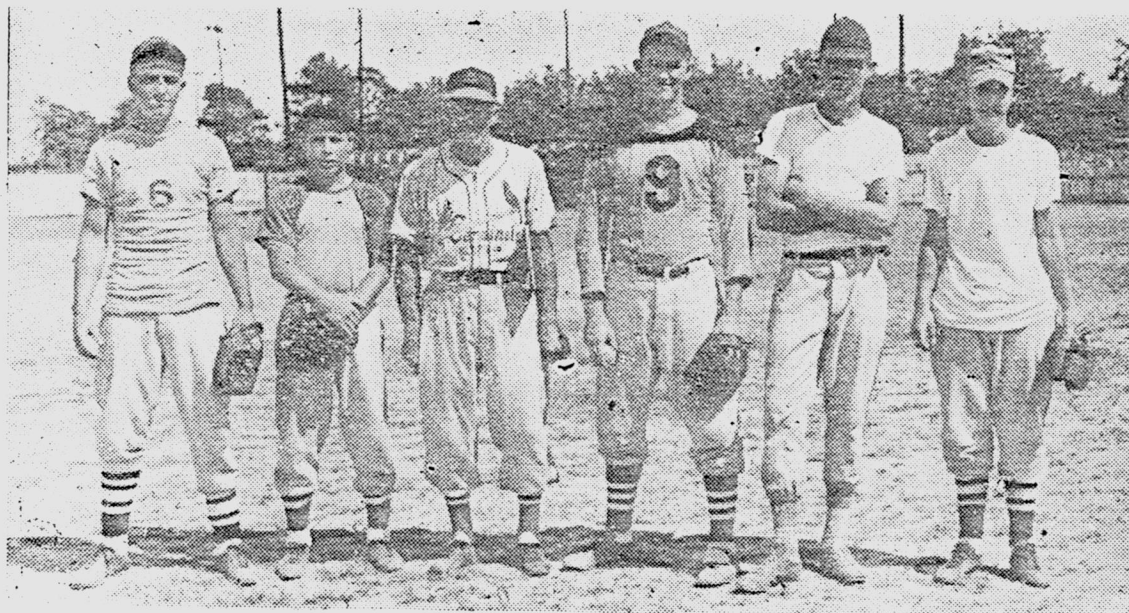

● Summerdale and Magnolia Springs registered wins in the Baldwin County Baseball League Sunday while two other games were called before a full five innings could be completed because of rain.

In a game called at the end of the fifth frame, Summerdale defeated Elberta 5 to 2 to advance to fourth place in league standings. Byron Gullede tossed three-hit ball to hand Elberta its 10th straight defeat against no wins.

Magnolia Springs posted their fifth victory of the season by turning back Fairhope 5 to 3 behind the six-hit pitching of Carpenter. Magnolia pushed across two runs in the last of the eighth to break up a hurling duel between Carpenter and Big Ben Digman of Fairhope.

Rosinton led Silverhill 1 to 0 in the first of the fifth when rain forced the calling of the game. Bon Secour was out front

by a 5-3 score over Robertsdale when rain halted that clash in the fourth inning.

Fairhope 000 000 001—1
Magnolia Springs 100 000 02x—3
Digman and Hall; Carpenter and Miller.

Elberta 001 11—3
Summerdale 103 10—5
Lord and Hirz; B. Gullede and Wallace.

League Standings

	W	L	Pct.
Rosinton	8	1	.889
Silverhill	5	2	.714
Robertsdale	6	3	.667
Summerdale	5	4	.555
Fairhope	5	5	.500
Magnolia Springs	5	5	.500
Bon Secour	2	6	.250
Elberta	0	10	.000

Games Slated

Rosinton at Bon Secour
Magnolia Springs at Elberta
Summerdale at Fairhope
Robertsdale at Silverhill

The Baldwin Times, Bay Minette, Ala., Thursday, June 18, 1953

● Among those from Baldwin attending the St. Louis Cardinal tryout camp at Fairhope last week were: (left to right): Sonny Powell, Bay Minette; "Tiny" Hall, Bay Minette; Buddy Lewis, Cardinal scout and manager of the camp; R. L. Morris, Bay Minette; Bobby Wenzel, Bon Secour and Johnny Deer, Stockton. Byron Gullede of Summerdale also attended the camp but was not present when the above photo was made.
(Times Staff Photo by Morgan Little)